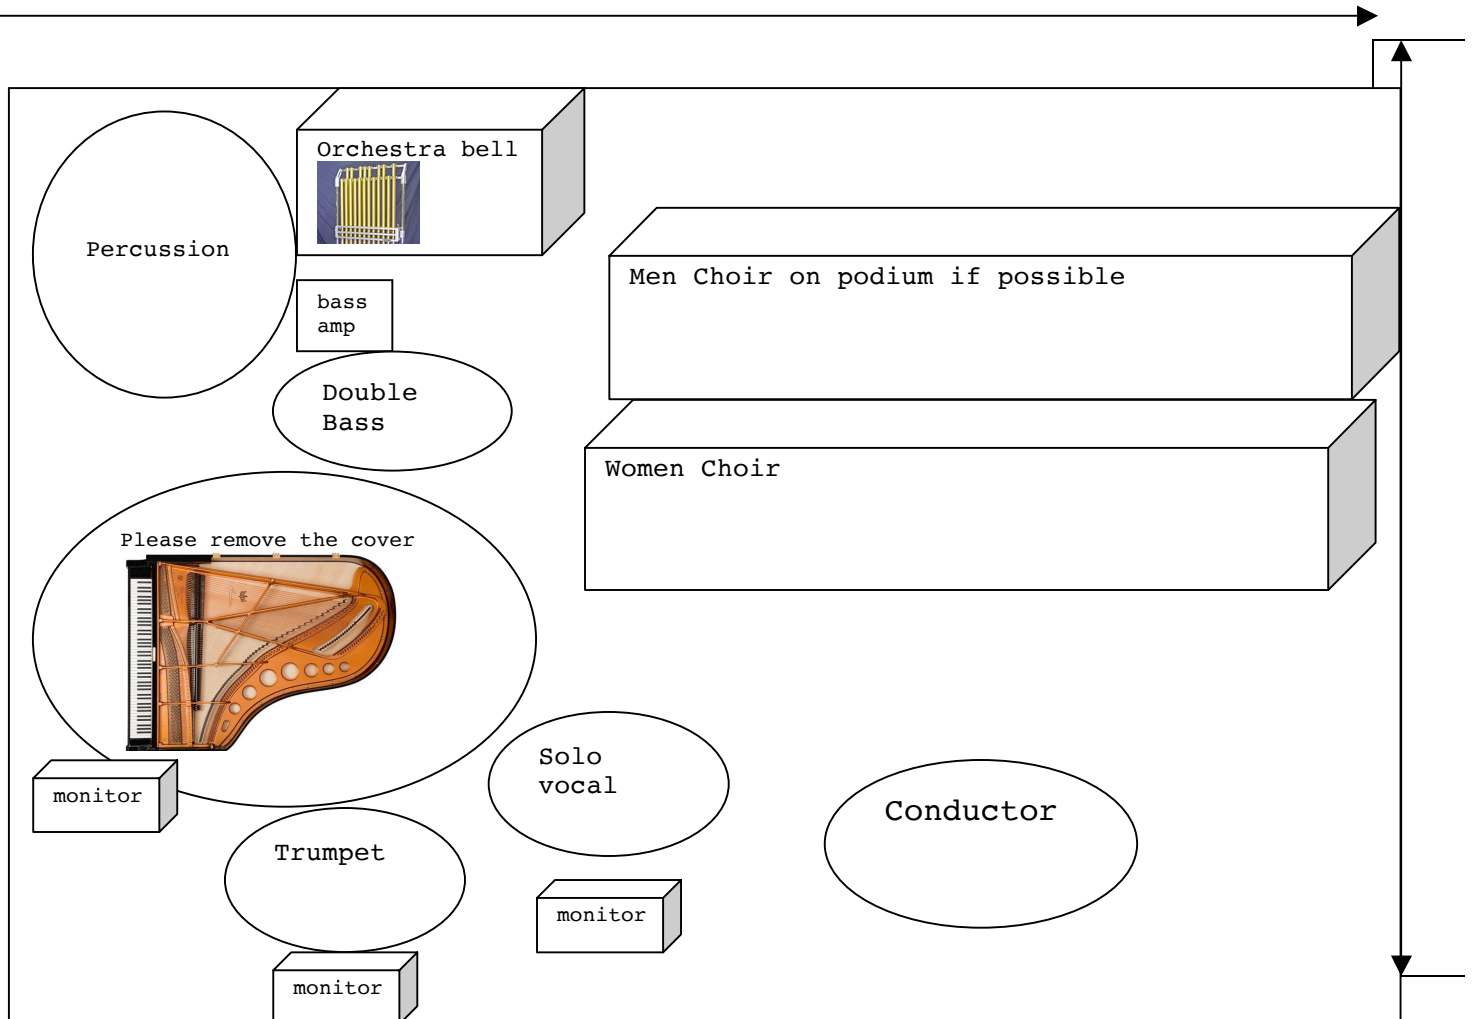

# karen asatrian prayer wheel

## stageplan

Choir Overhead / Condenser Microphones!  
Trumpet Player needs a micro and monitoring.  
He plays with damper sometimes.

Remove the piano top lid  
Keep acoustic sound on stage.

*We need Orchestra Bells*